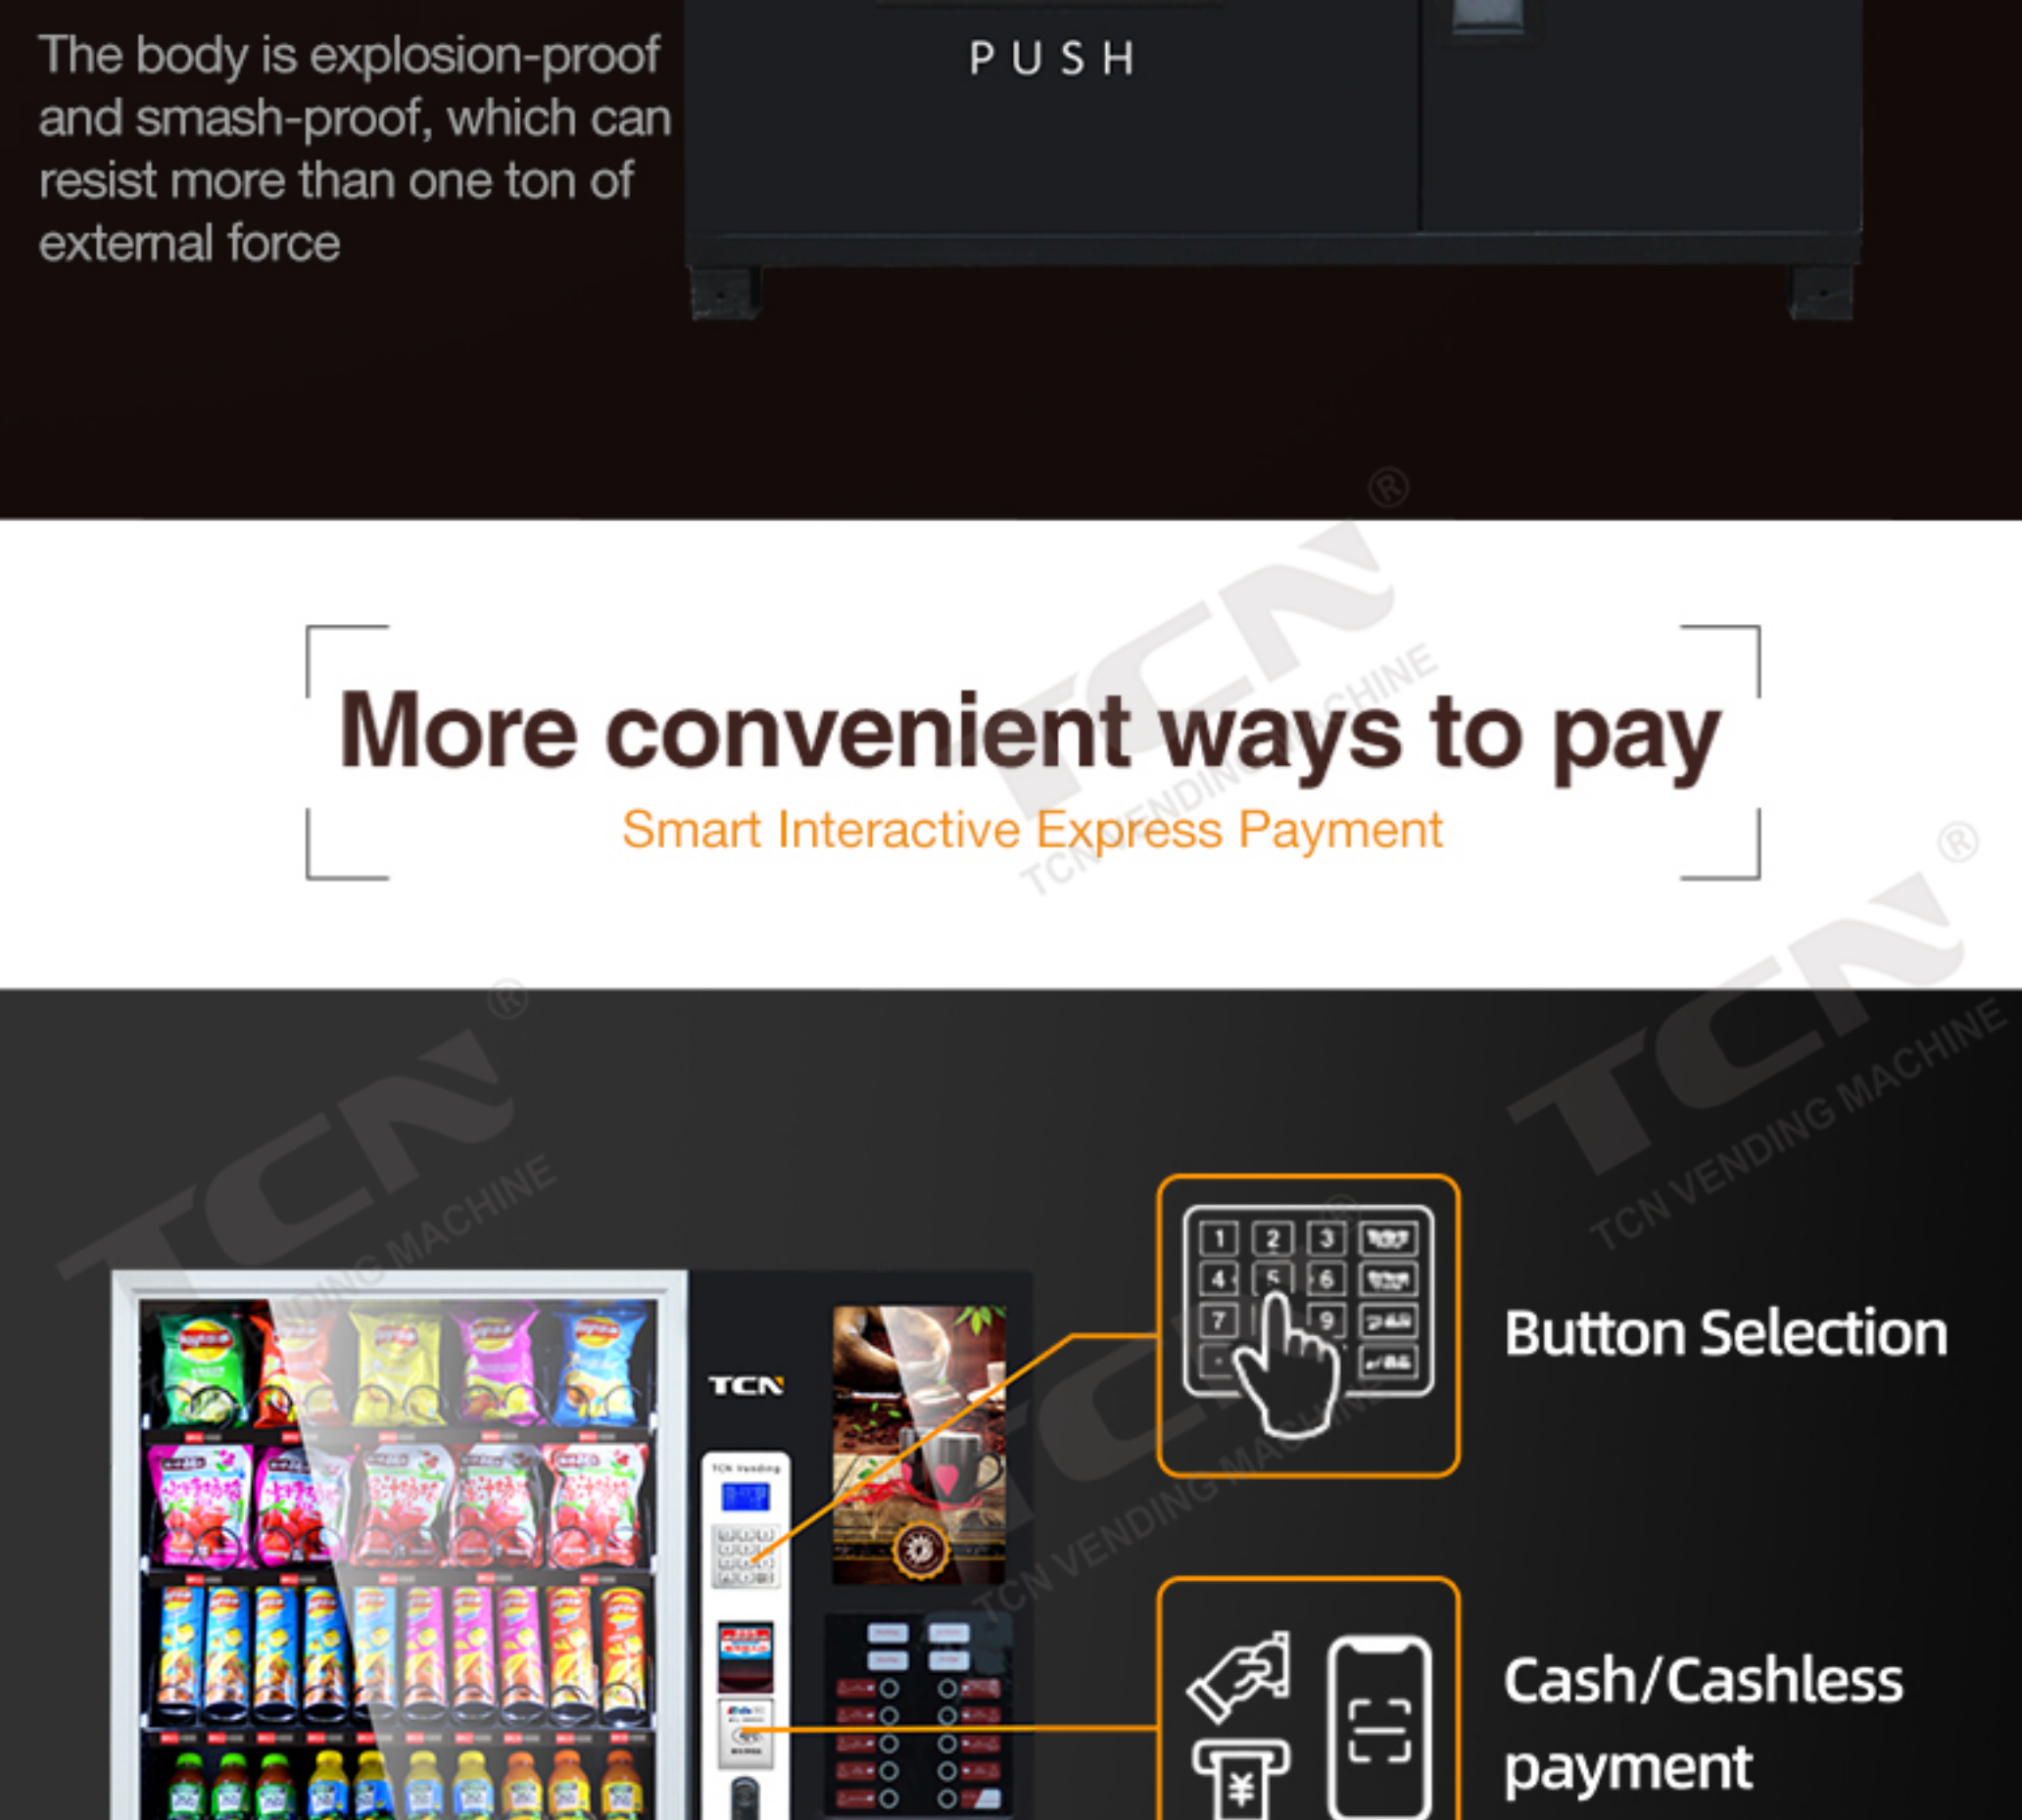

Double Layer Toughened Glass, Thickened Metal Box

Remote real-time monitoring, fault self-check and protection