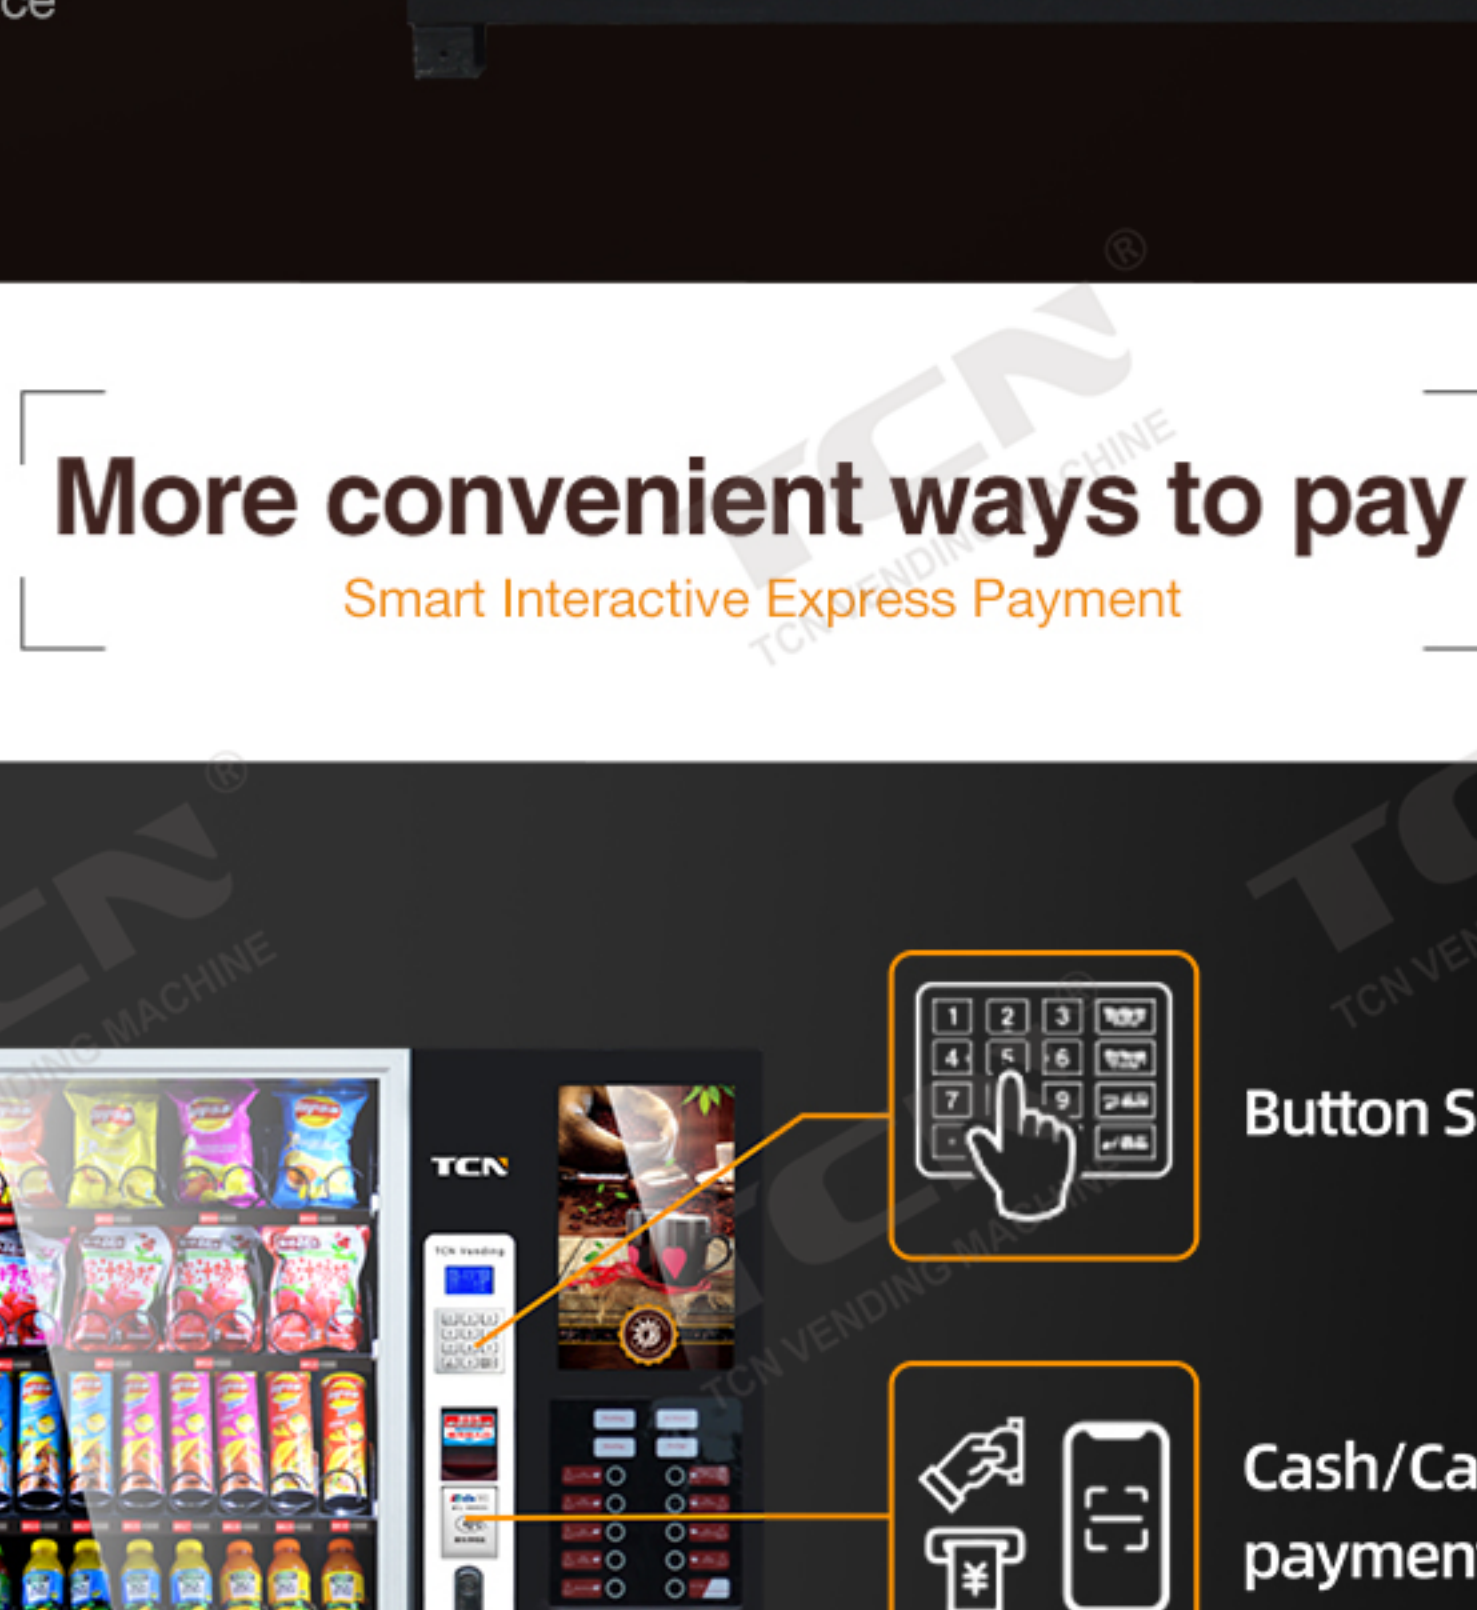

Good quality, visible

Good quality and safety of thickened metal case