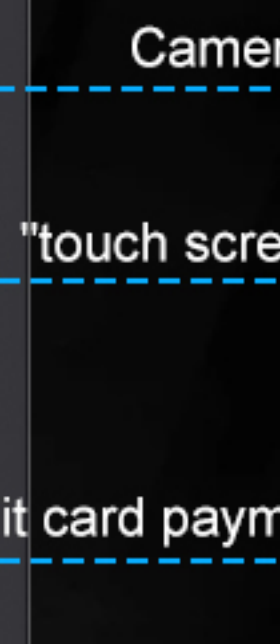

All kinds of goods
Compatible with a variety of products