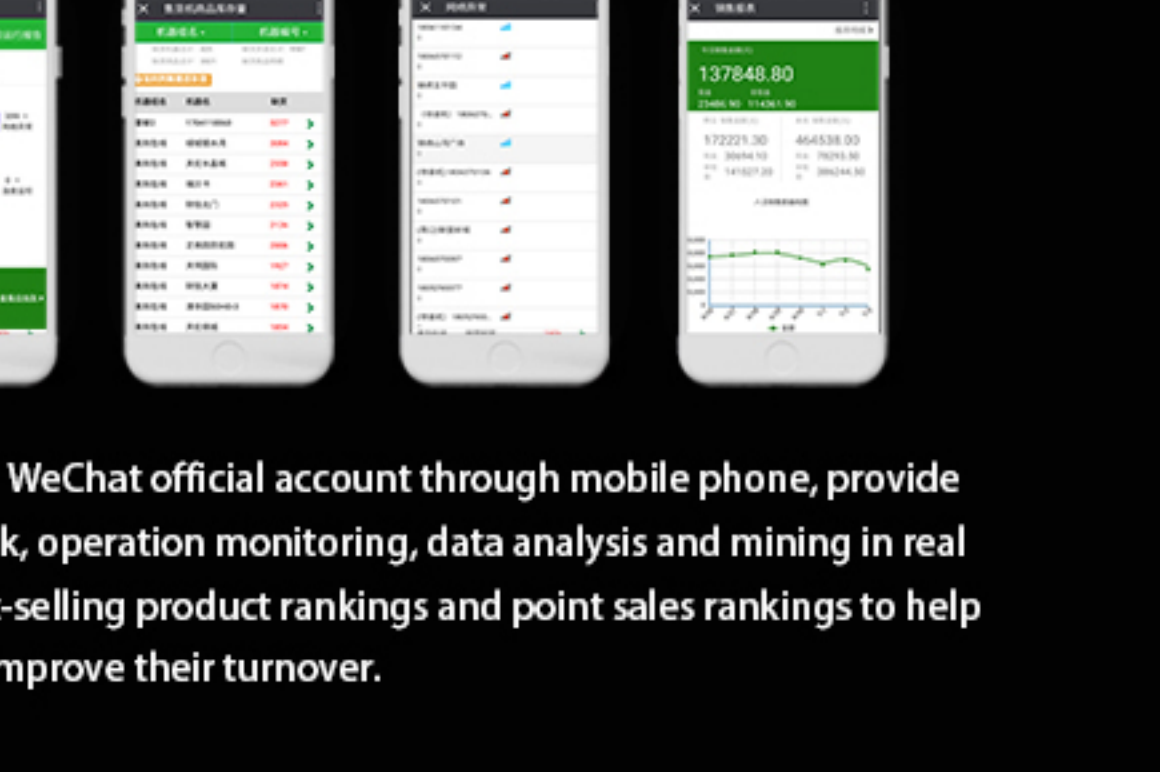

6 grid trays Adjustable and convenient Flexible to replenish goods

Touchless shopping Just three steps

Wide-angle low illumination 1080p dual camera to monitor the whole process of shopping accurate and convenient

Customers don't have to download an APP, they use face-recognition payment to open the door, take the products and then leave, it's easy and convenient.

AI automatic detection to check and calculate the total amount

Cloud background Intelligent management

Easy to attain real-time query of vending machine sales reports, data statistics, fault warnings, and remote monitoring online. Let you wipe the sales report and operation status of the vending machine in time.

TCN SaaS Wisdom Operational Platform use it for free forever

stable easy safe fast intelligent valuable

Log in Yunshu to join the WeChat official account through mobile phone, provide online abnormal feedback, operation monitoring, data analysis and mining in real time, and obtain the best-selling product rankings and point sales rankings to help customers increase and improve their turnover.