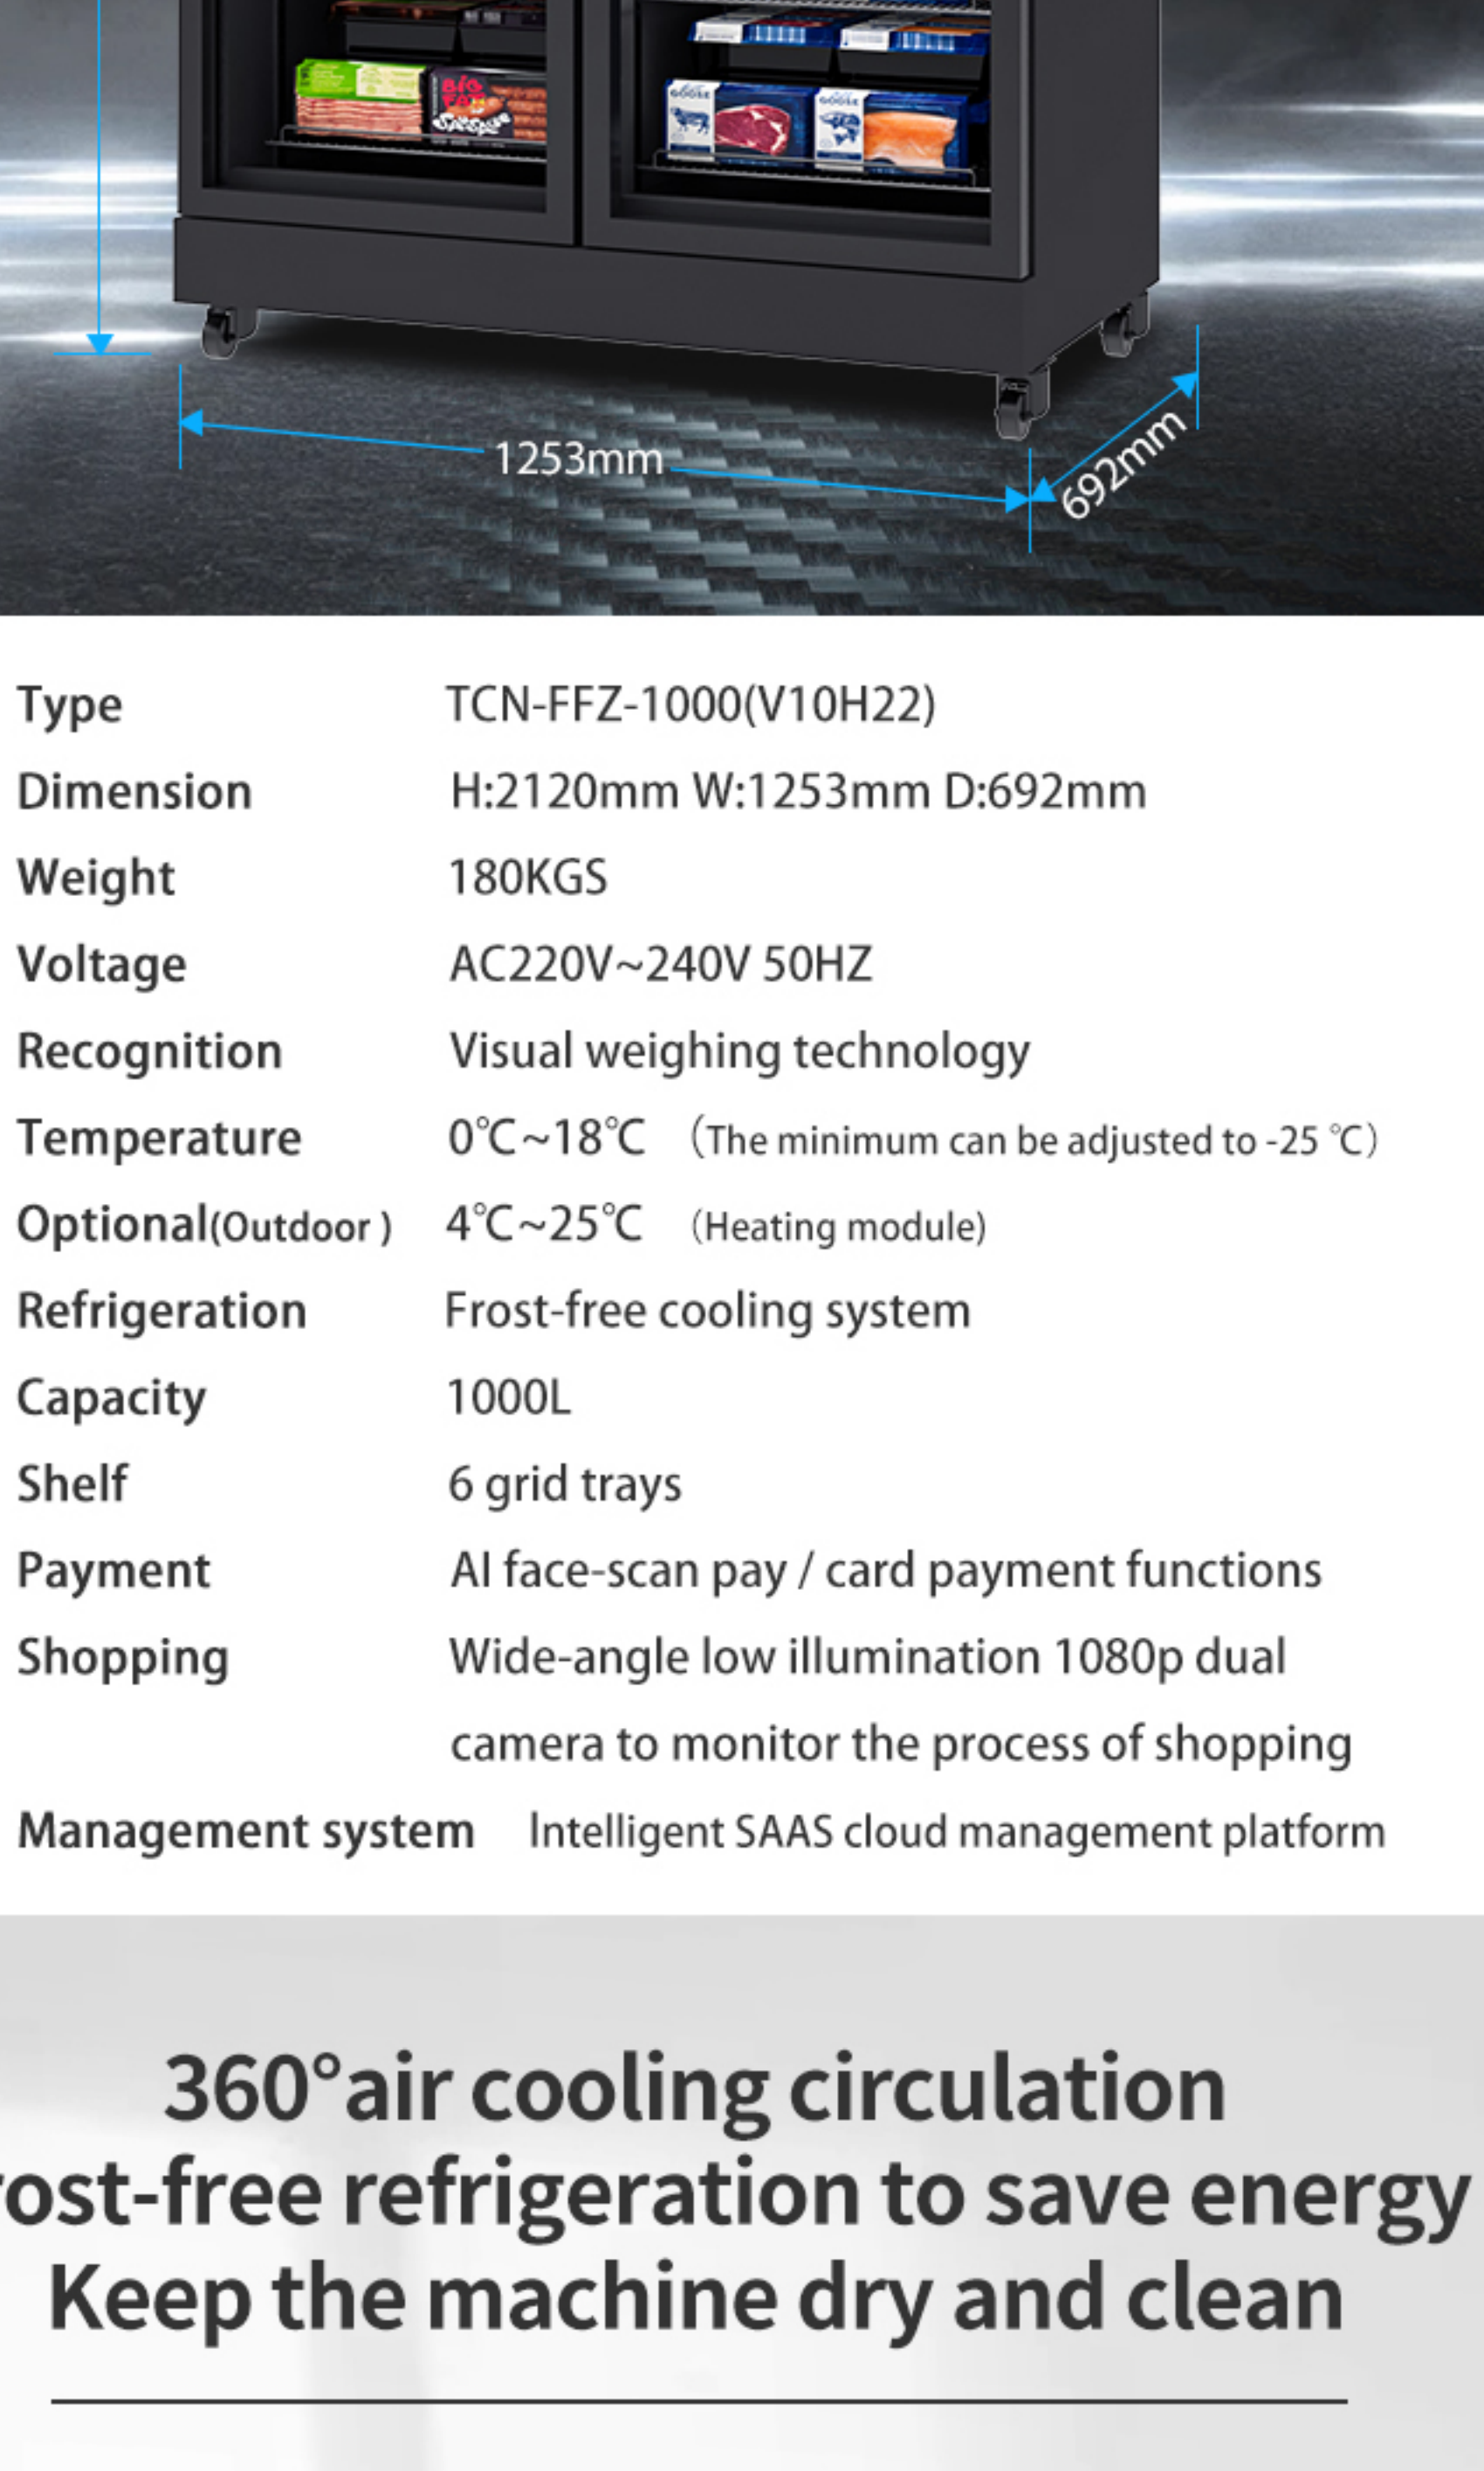

Funds arrive in real time
AI face-scan pay / card payment functions to open the door, safe and fast.

Convenient
Convenient replenishment with adjustable trays.

PRODUCT PARAMETERS

Type	TCN-FFZ-1000(V10H22)
Dimension	H:2120mm W:1253mm D:692mm
Weight	180KGS
Voltage	AC220V~240V 50HZ
Recognition	Visual weighing technology
Temperature	0°C~18°C (The minimum can be adjusted to -25 °C)
Optional(outdoor)	4°C~25°C (Heating module)
Refrigeration	Frost-free cooling system
Capacity	1000L
Shelf	6 grid trays
Payment	AI face-scan pay / card payment functions
Shopping	Wide-angle low illumination 1080p dual camera to monitor the process of shopping
Management system	Intelligent SAAS cloud management platform

6 grid trays Adjustable and convenient Flexible to replenish goods

Touchless shopping Just three steps

Wide-angle low illumination 1080p dual camera to monitor the whole process of shopping accurate and convenient