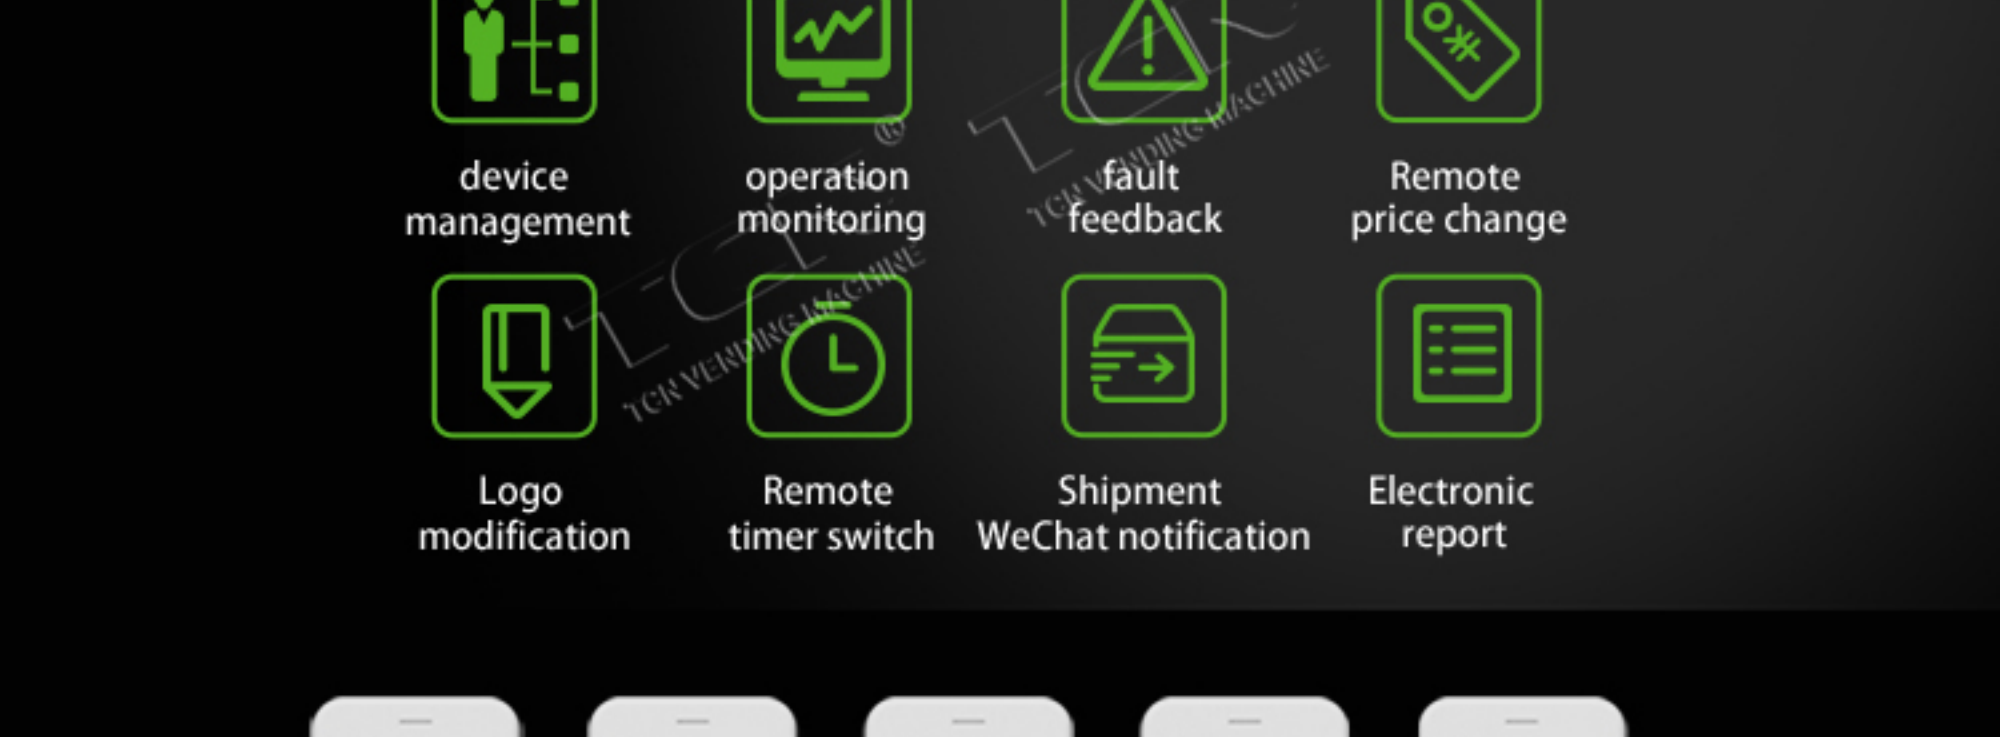

Cloud background Intelligent management

Easy to attain real-time query of vending machine sales reports, data statistics, fault warnings, and remote monitoring online. Let you wipe the sales report and operation status of the vending machine in time.