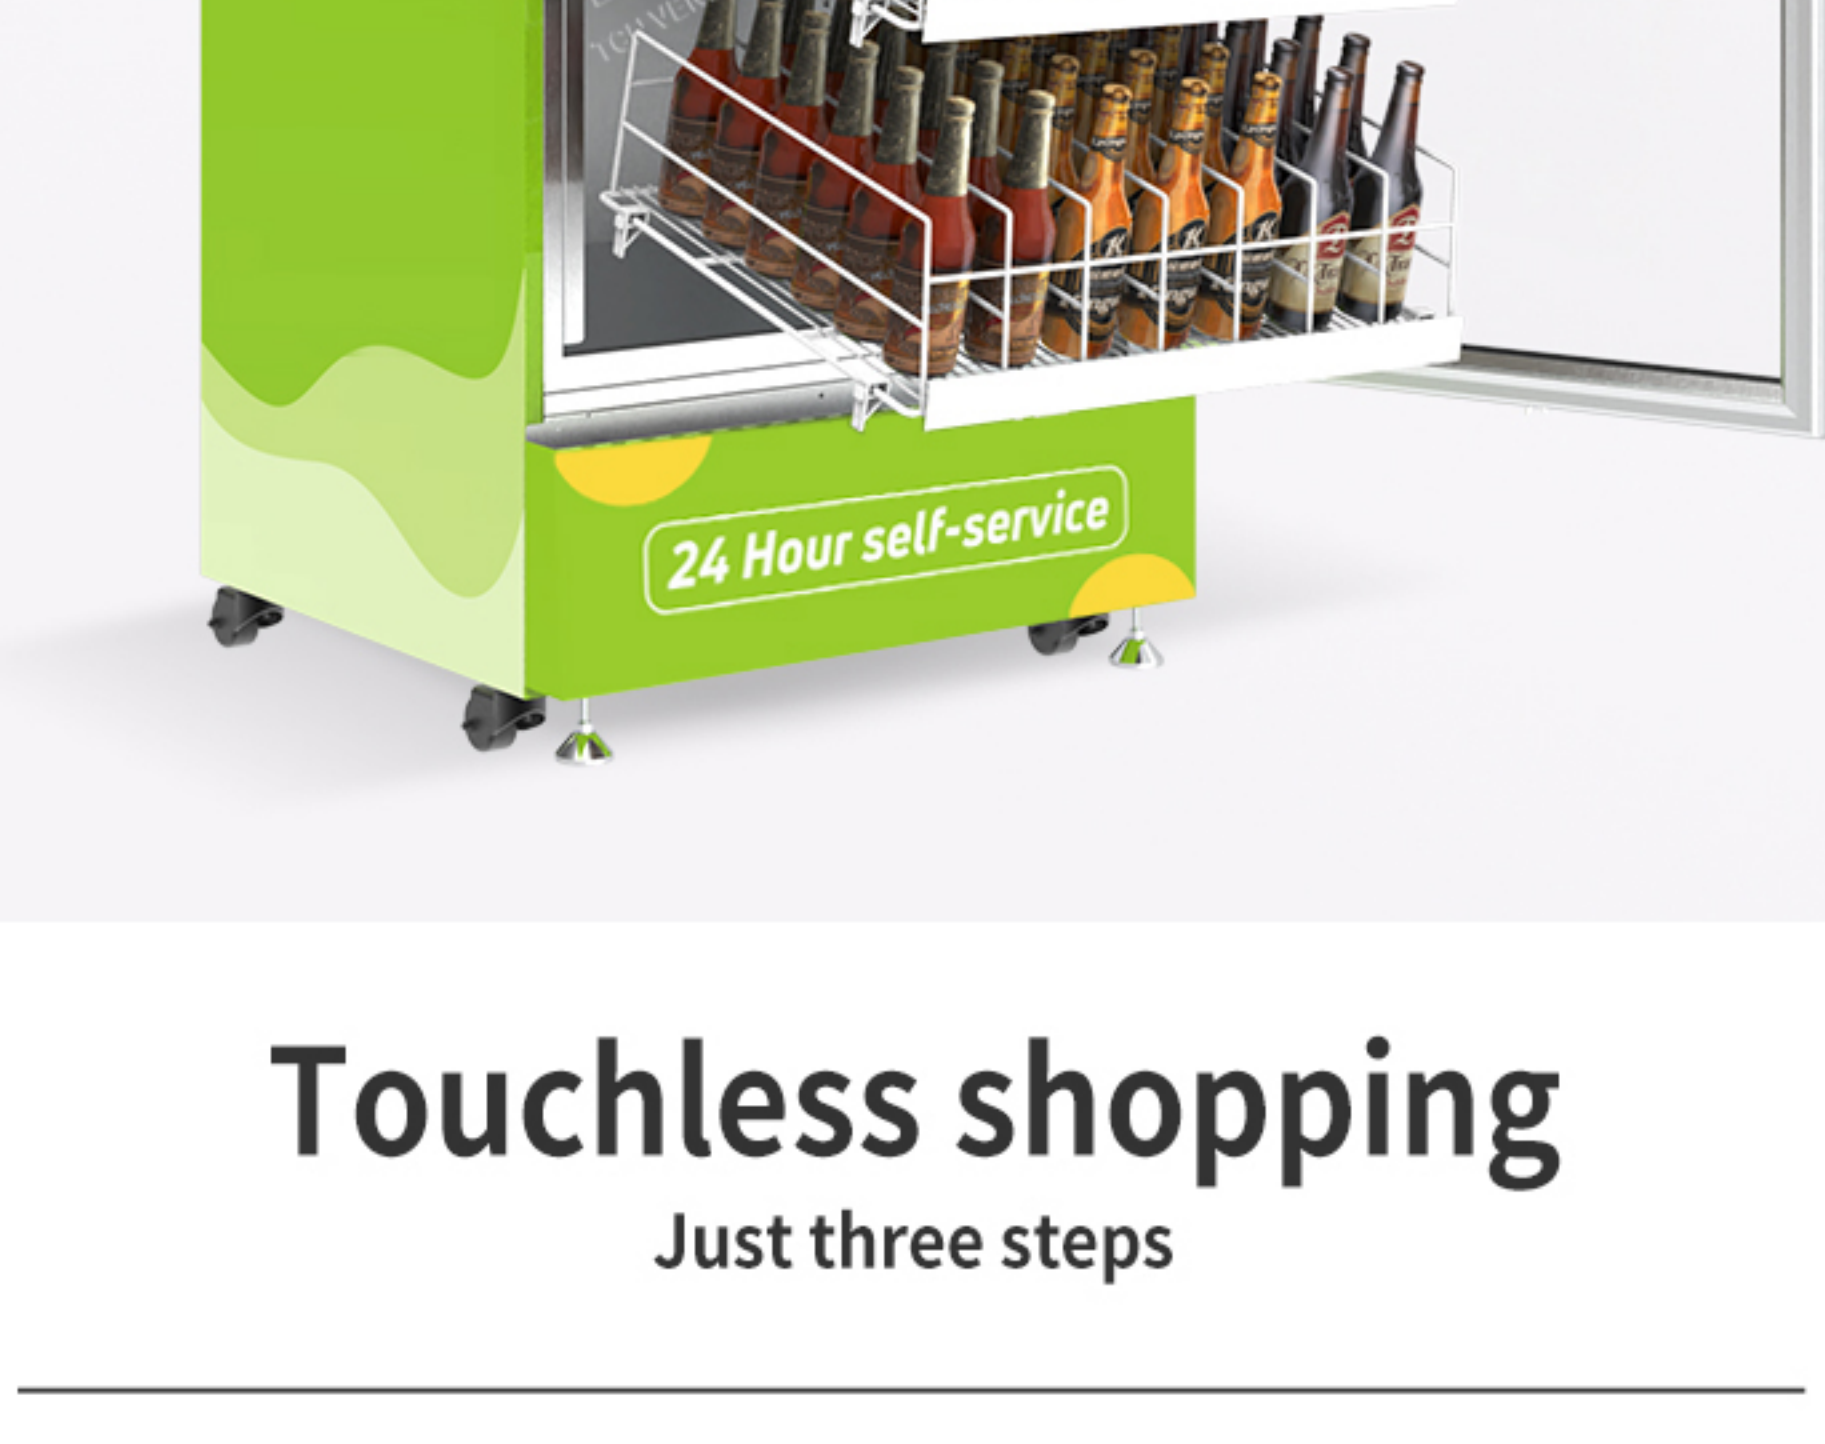

Self-service to reduce failure rate and save operation cost

Touchless shopping Just three steps

Wide-angle low illumination 1080p dual camera to monitor the whole process of shopping accurate and convenient

Customers don't have to download an APP, they suse face-recognition payment to open the door, take the products and then leave, it's easy and convenient.

AI automatic detection to check and calculate the total amount